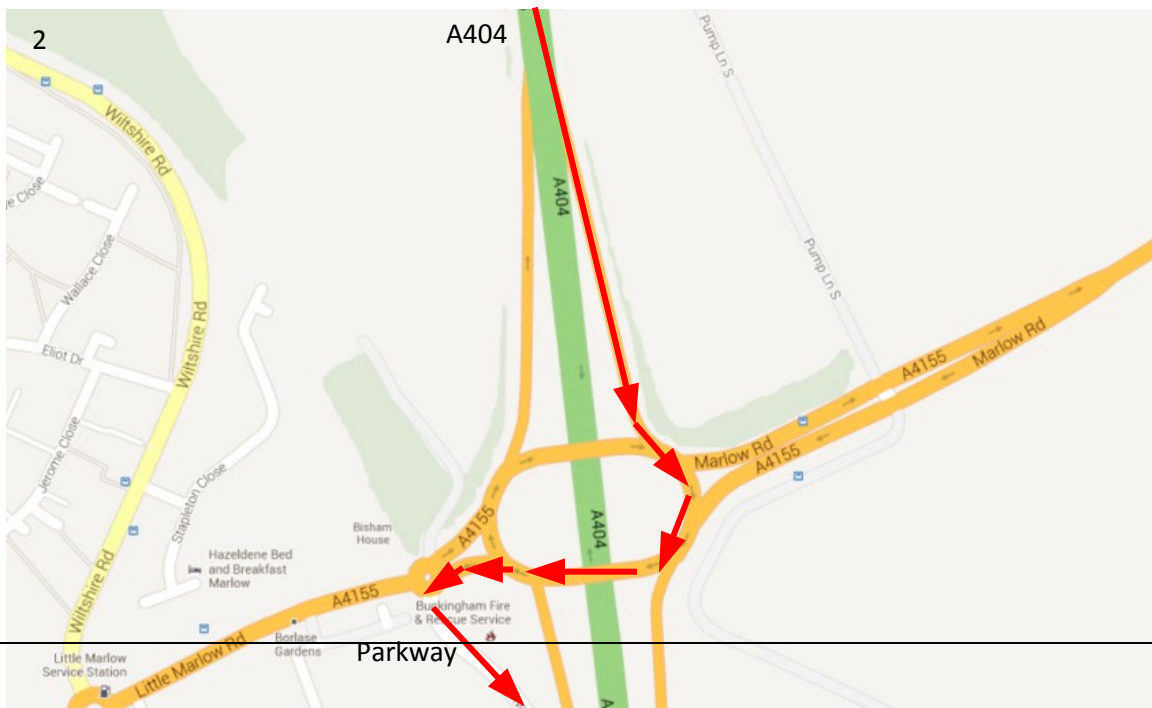

Directions; From the M40:

- ◆ Leave the M40 at junction 4 – See picture 1.
- ◆ Follow signs towards Marlow and the M4 – onto the A404 – See picture 1.
- ◆ Take the first left off the A404, onto the A4155 – See picture 2.
- ◆ Take the third exit on the first roundabout. – See picture 2.
- ◆ At the second roundabout take the first exit onto Parkway Road – See picture 2.
- ◆ Follow Parkway Road as it bends to the right – See picture 3.
- ◆ Take the first exit on the left – onto First Avenue. – See picture 3.
- ◆ Take the first right and Andron Handling is at the end on the right.

Address:

Andron Handling Ltd.
Unit 7
Globe Park
First Avenue
Marlow
BUCKS SL7 1YA