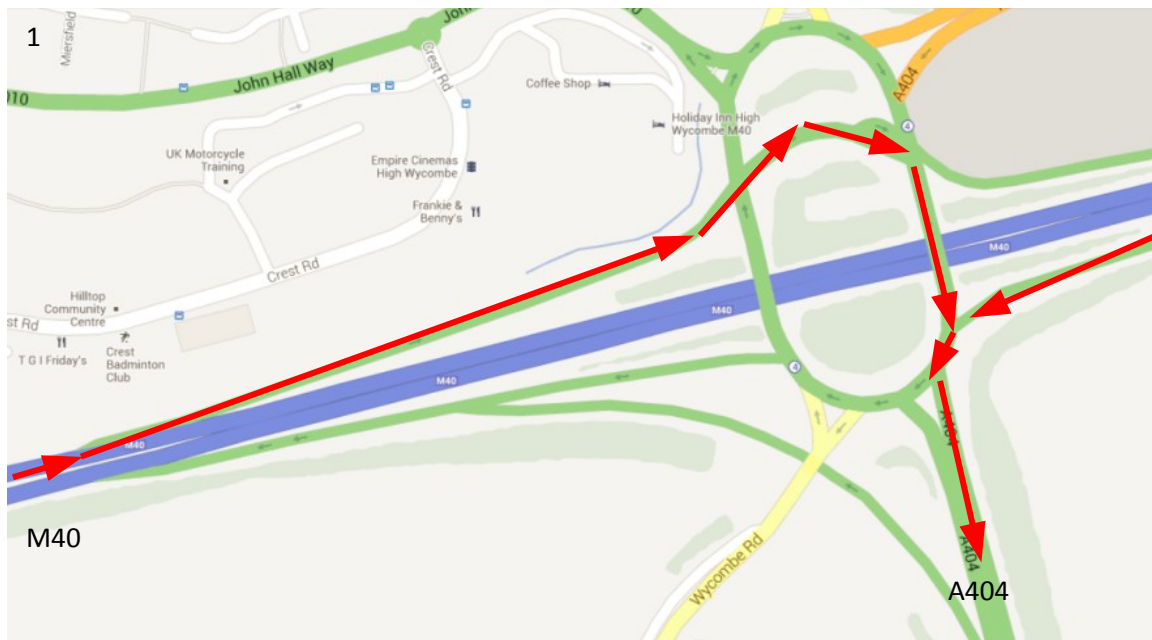

Directions; From the M40:

- ◆ Leave the M40 at junction 4 – See picture 1.
- ◆ Follow signs towards Marlow and the M4 – onto the A404 – See picture 1.
- ◆ Take the first left off the A404, onto the A4155 – See picture 2.
- ◆ Take the third exit on the first roundabout. – See picture 2.
- ◆ At the second roundabout take the first exit onto Parkway Road – See picture 2.
- ◆ Follow Parkway Road as it bends to the right – See picture 3.
- ◆ Take the first exit on the left – onto First Avenue. – See picture 3.
- ◆ Take the first right and Andron Handling is at the end on the right.

Address:

Andron Handling Ltd.
Unit 7
Globe Park
First Avenue
Marlow
BUCKS SL7 1YA